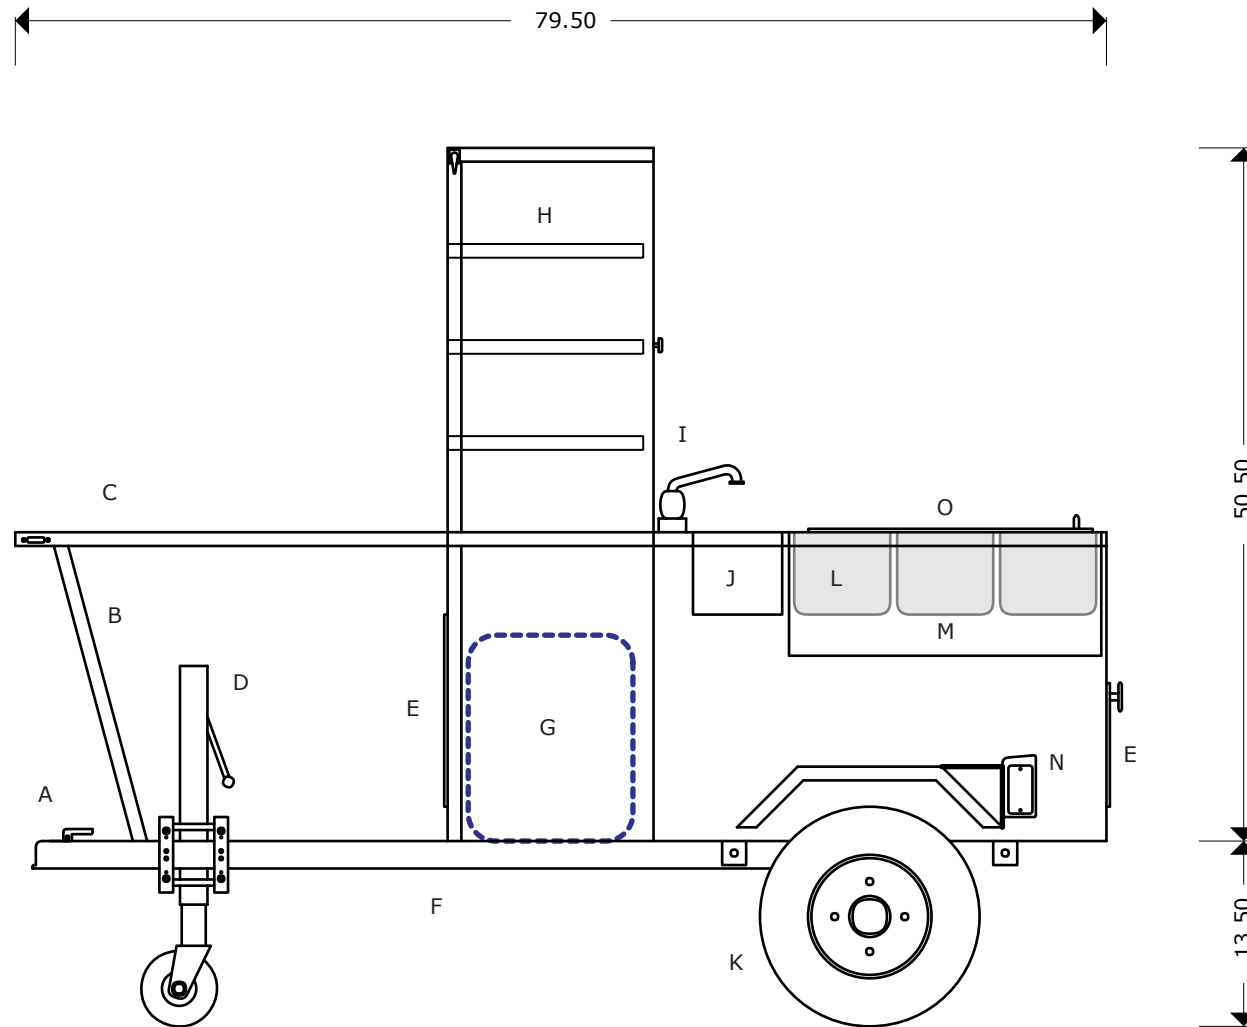

EDISON

Hot Dog
Cart Company

Left Side View:

734-507-1212

- A-TOW BAR w/BALL COUPLER
- B-RETRACTABLE PIANO BAR
- C-FOLD-AWAY TABLE
- D-WHEEL LEVELING JACK
- E-SIDE ACCESS DOOR
- F-TRAILER
- G-5 GAL FRESH WATER TANK
- H-DRY STORAGE SHELF
- I-HOT+COLD WATER FAUCET
- J-SINK
- K-TIRE 4.8X8 STANDARD
- L-STEAM PAN
- M-ELECTRIC STEAMER
- N-TAIL LIGHT
- O-BEVERAGE BIN LID

- - - - - Cold water line
- - - - - Hot water line
- - - - - Gas line
- - - - - Wastewater line