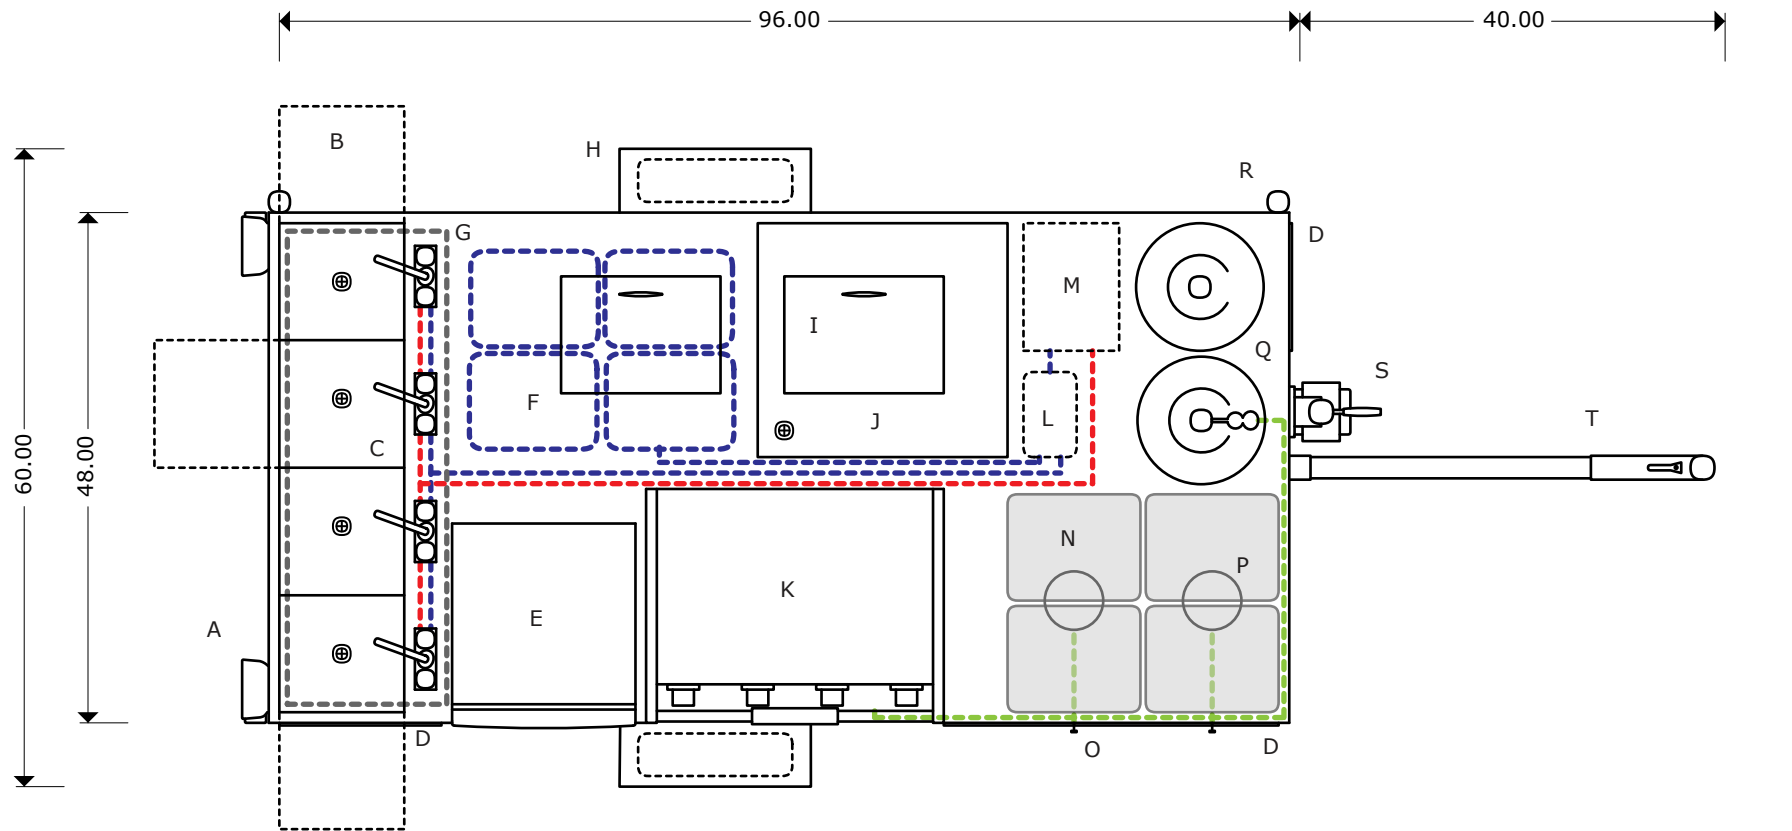

CALIFORNIA

Hot Dog
Cart Company

Top View:

734-507-1212

A-TAIL LIGHT
B-SINK LID
C-SINK
D-SIDE DOOR ACCESS
E-REFRIGERATOR
F-5 GAL FRESH WATER TANK (4)
G-30 GAL WASTE WATER TANK

H-FENDER/TIRE
J-BEVERAGE BIN
K-GRILL
L-WATER PUMP
M-4 GAL WATER HEATER
N-STEAM PAN
O-BURNER CONTROL

P-BURNER
Q-20 LB PROPANE TANKS
R-UMBRELLA STAND
S-WHEEL LEVELING JACK
T-TOW BAR w/BALL COUPLER

--- Cold water line
--- Hot water line
--- Gas line
--- Wastewater line