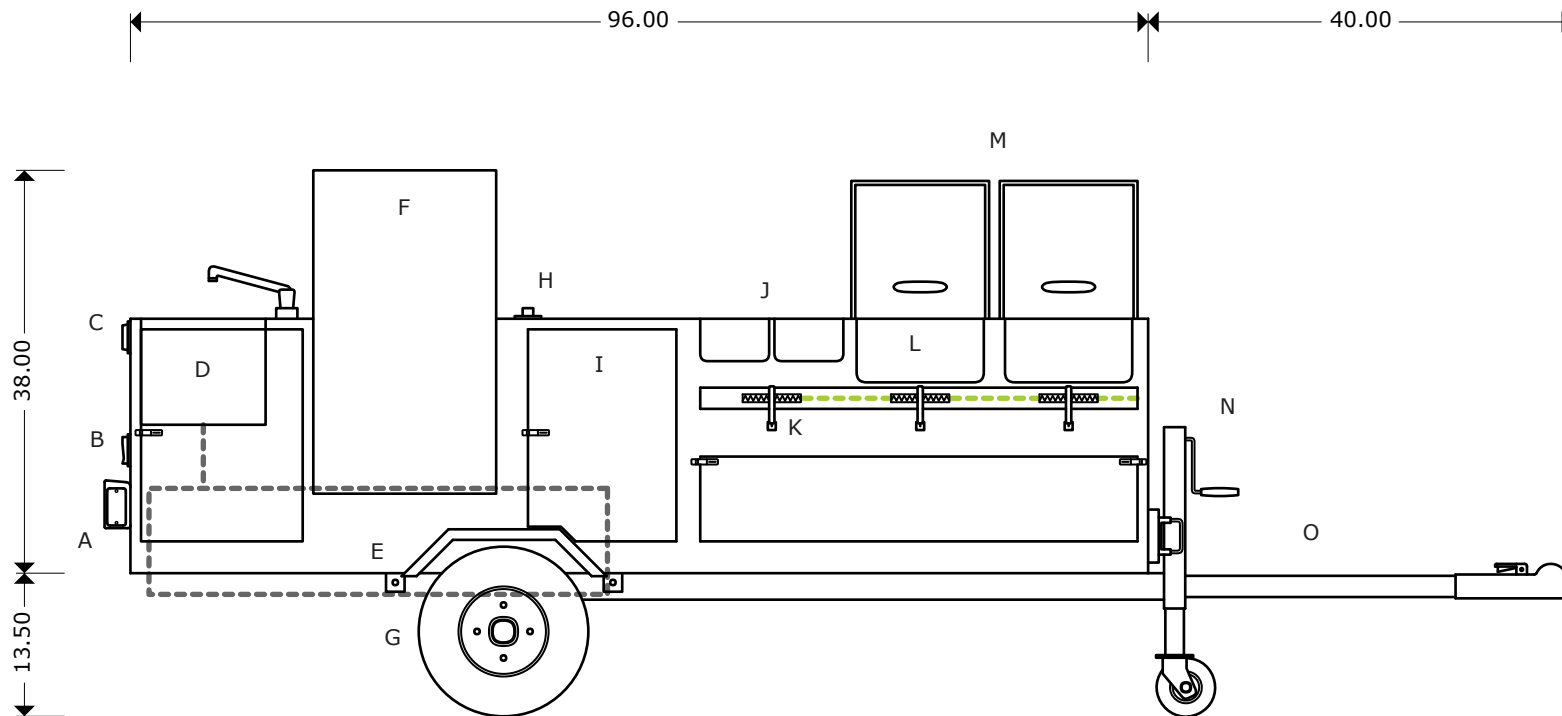

CALIFORNIA

Hot Dog
Cart Company

Right Side View:

734-507-1212

A-TAIL LIGHT
B-ELECTRICAL OUTLETS(2)
C-WATER PUMP SWITCH
D-SINK
E-30 GAL WASTE WATER TANK
F-REFRIGERATOR
G-TIRE/FENDER
H-FRESH WATER INTAKE VALVE

I-SIDE ACCESS DOOR
J-STEAM PANS (1/6 sz.)
K-BURNER/BURNER CONTROL
L-STEAM PAN (1/2 sz.)
M-ROLL TOP COVERS
N-WHEEL LEVELING JACK
O-TOW BAR w/BALL COUPLER

--- Cold water line
--- Hot water line
--- Gas line
--- Wastewater line