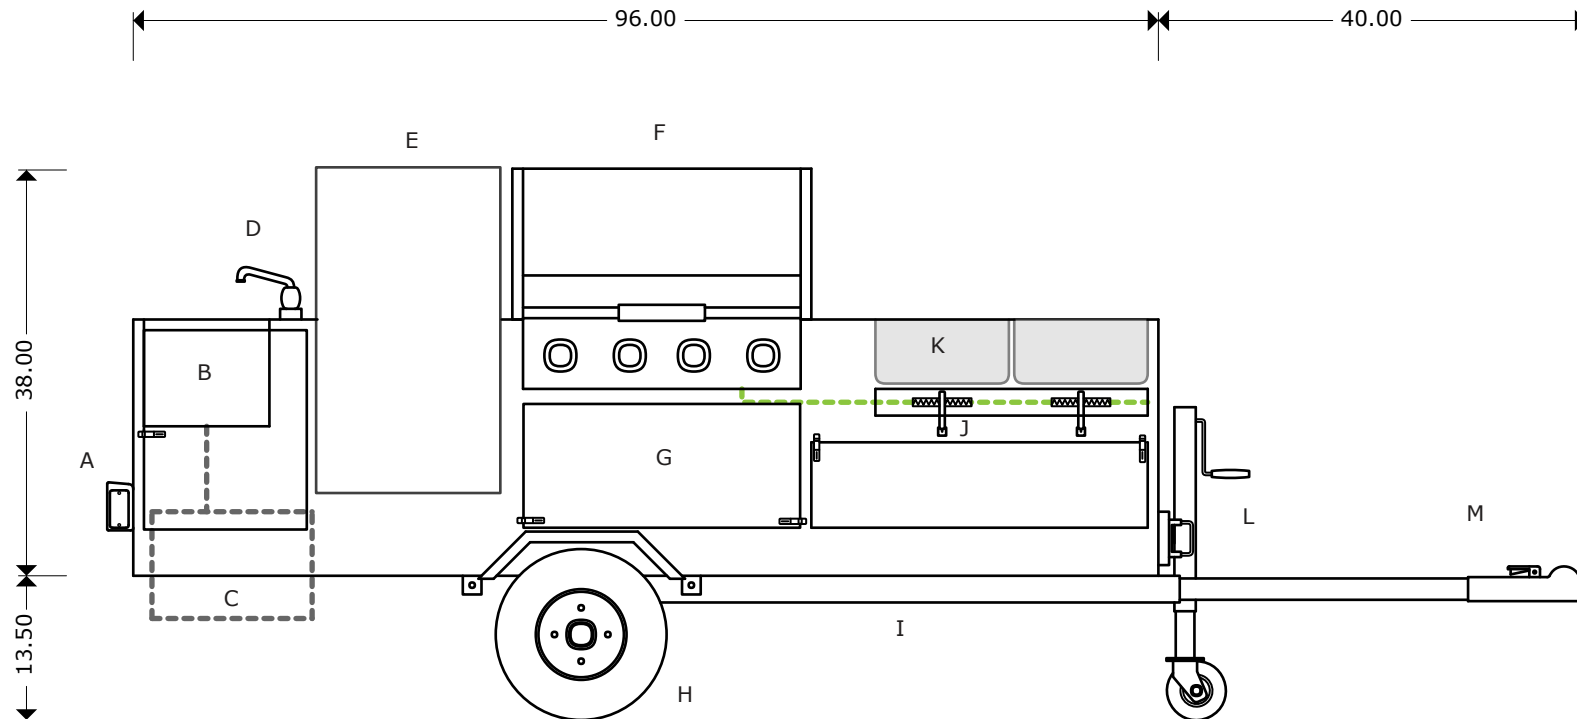

CALIFORNIA

Hot Dog
Cart Company

Left Side View:

734-507-1212

A-TAIL LIGHT
B-SINK
C-30 GAL WASTE WATER TANK
D-HOT+COLD WATER FAUCET
E-REFRIGERATOR
F-GRILL
G-SIDE ACCESS DOOR
H-TIRE 4.8X8 STANDARD

I-TRAILER
J-BURNER/BURNER CONTROL
K-STEAM PAN
L-WHEEL LEVELING JACK
M-TOW BAR W/BALL COUPLER

--- Cold water line
--- Hot water line
--- Gas line
--- Wastewater line