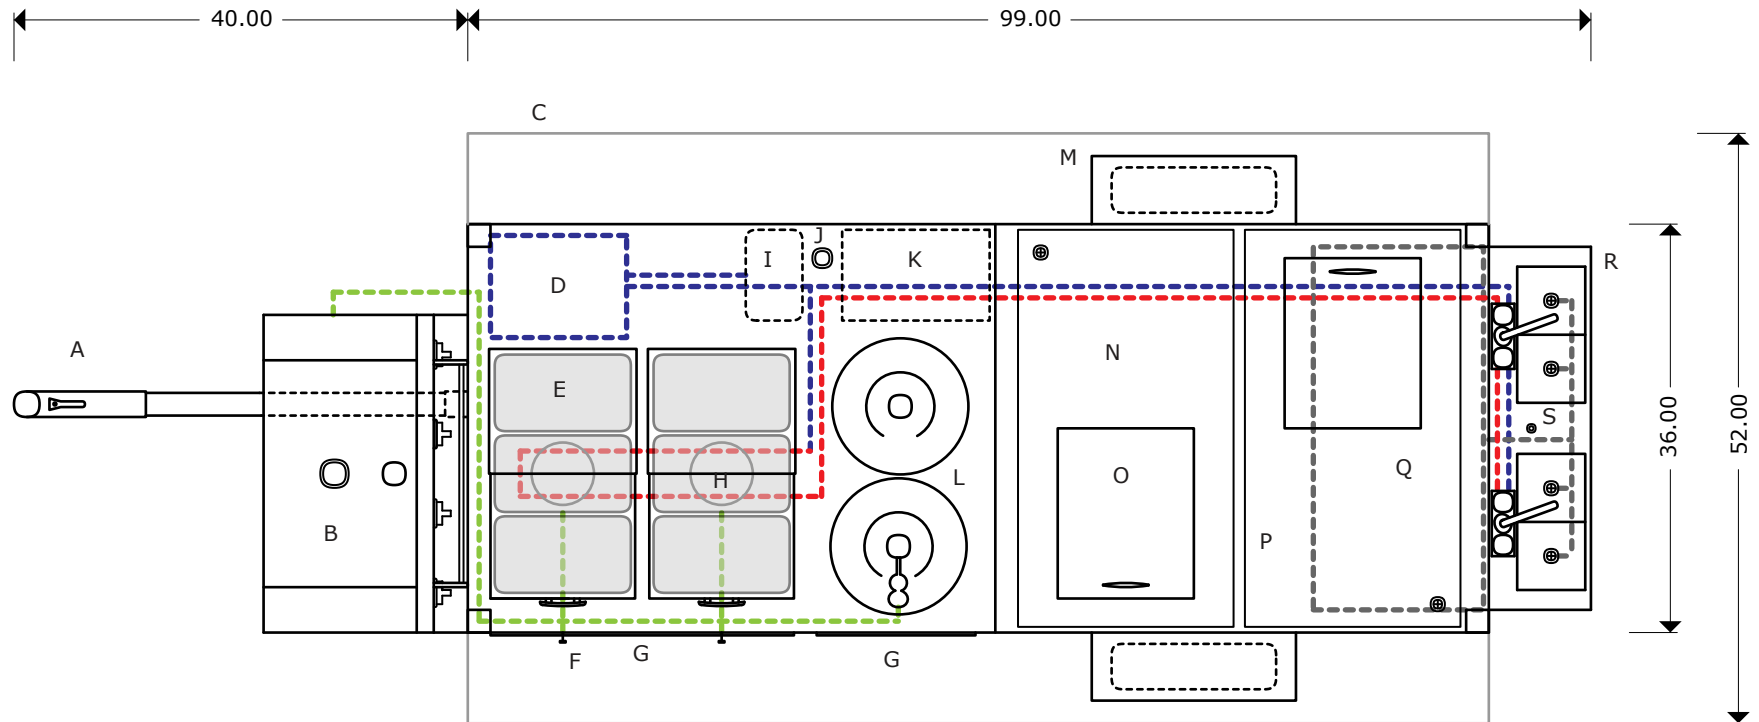

BOSS

Hot Dog Cart Company

Top View:

734-507-1212

A-TOW BAR w/BALL COUPLER
 B-GRILL
 C-CANOPY LINE
 D-5 GAL FRESH WATER TANK
 E-STEAM PAN
 F-BURNER CONTROL
 G-SIDE ACCESS DOOR
 H-BURNER
 I-WATER PUMP
 J-FRESH WATER INTAKE VALVE

J-FRESH WATER INTAKE VALVE
 K-BATTERY
 L-20 LB PROPANE TANKS
 M-FENDER/TIRE
 N-MEAT BIN
 O-LID
 P-BEVERAGE BIN
 Q-7 GAL WASTE WATER TANK
 R-SINKS
 S-WATER PUMP SWITCH

--- Cold water line
 --- Hot water line
 --- Gas line
 --- Wastewater line