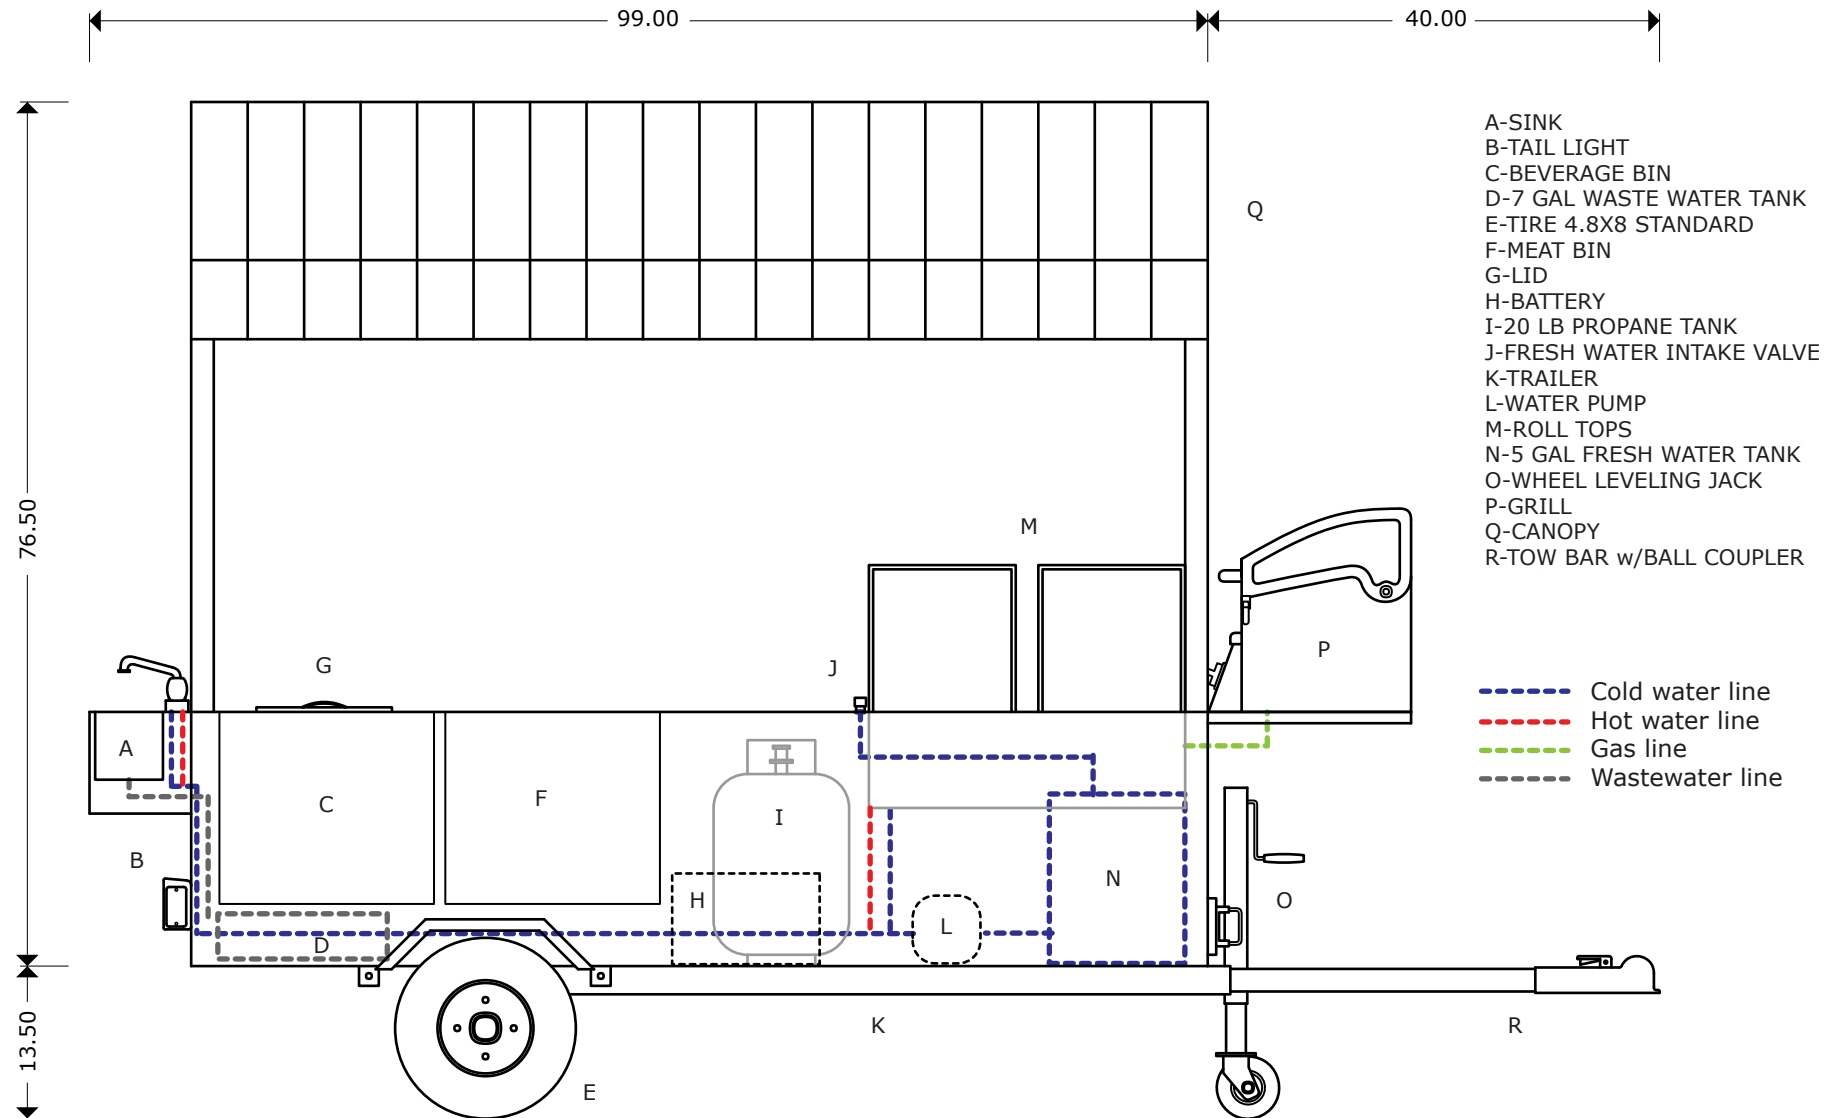

BOSS

Hot Dog Cart Company

Right Side View:

734-507-1212

- A-SINK
- B-TAIL LIGHT
- C-BEVERAGE BIN
- D-7 GAL WASTE WATER TANK
- E-TIRE 4.8X8 STANDARD
- F-MEAT BIN
- G-LID
- H-BATTERY
- I-20 LB PROPANE TANK
- J-FRESH WATER INTAKE VALVE
- K-TRAILER
- L-WATER PUMP
- M-ROLL TOPS
- N-5 GAL FRESH WATER TANK
- O-WHEEL LEVELING JACK
- P-GRILL
- Q-CANOPY
- R-TOW BAR w/BALL COUPLER

- Cold water line
- Hot water line
- Gas line
- Wastewater line