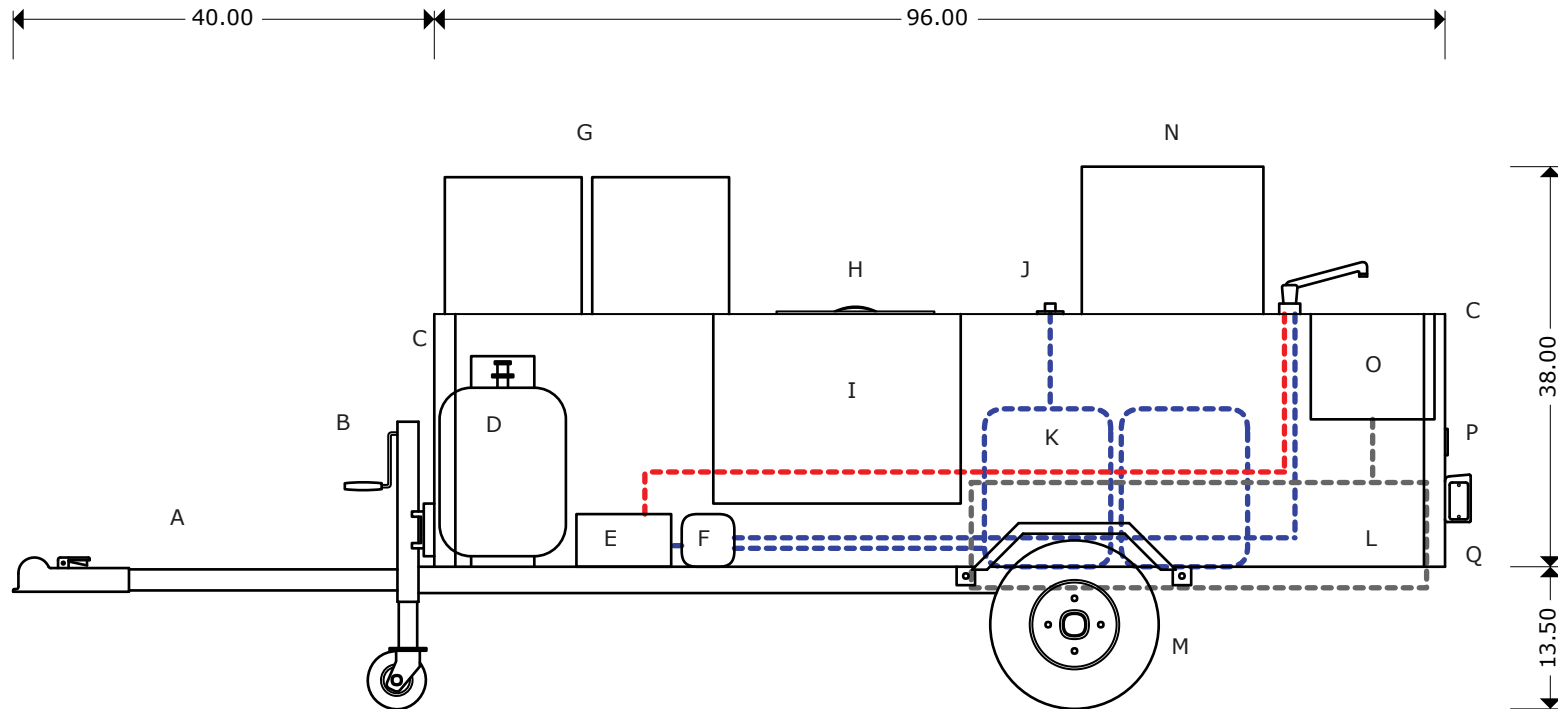

CALIFORNIA

Hot Dog
Cart Company

Left Side View:

734-507-1212

A-TOW BAR w/BALL COUPLER
 B-WHEEL LEVELING JACK
 C-UMBRELLA STAND
 D-20 LB PROPANE TANK
 E-4 GAL WATER HEATER
 F-WATER PUMP
 G-ROLL TOP COVERS
 H-BEVERAGE BIN LID
 I-BEVERAGE BIN

J-FRESH WATER INTAKE VALVE
 K-5 GAL FRESH WATER TANK
 L-30 GAL WASTE WATER TANK
 M-TIRE/FENDER
 N-REFRIGERATOR
 O-SINK
 P-MALE OUTLET
 Q-TAIL LIGHT

--- Cold water line
 --- Hot water line
 --- Gas line
 --- Wastewater line