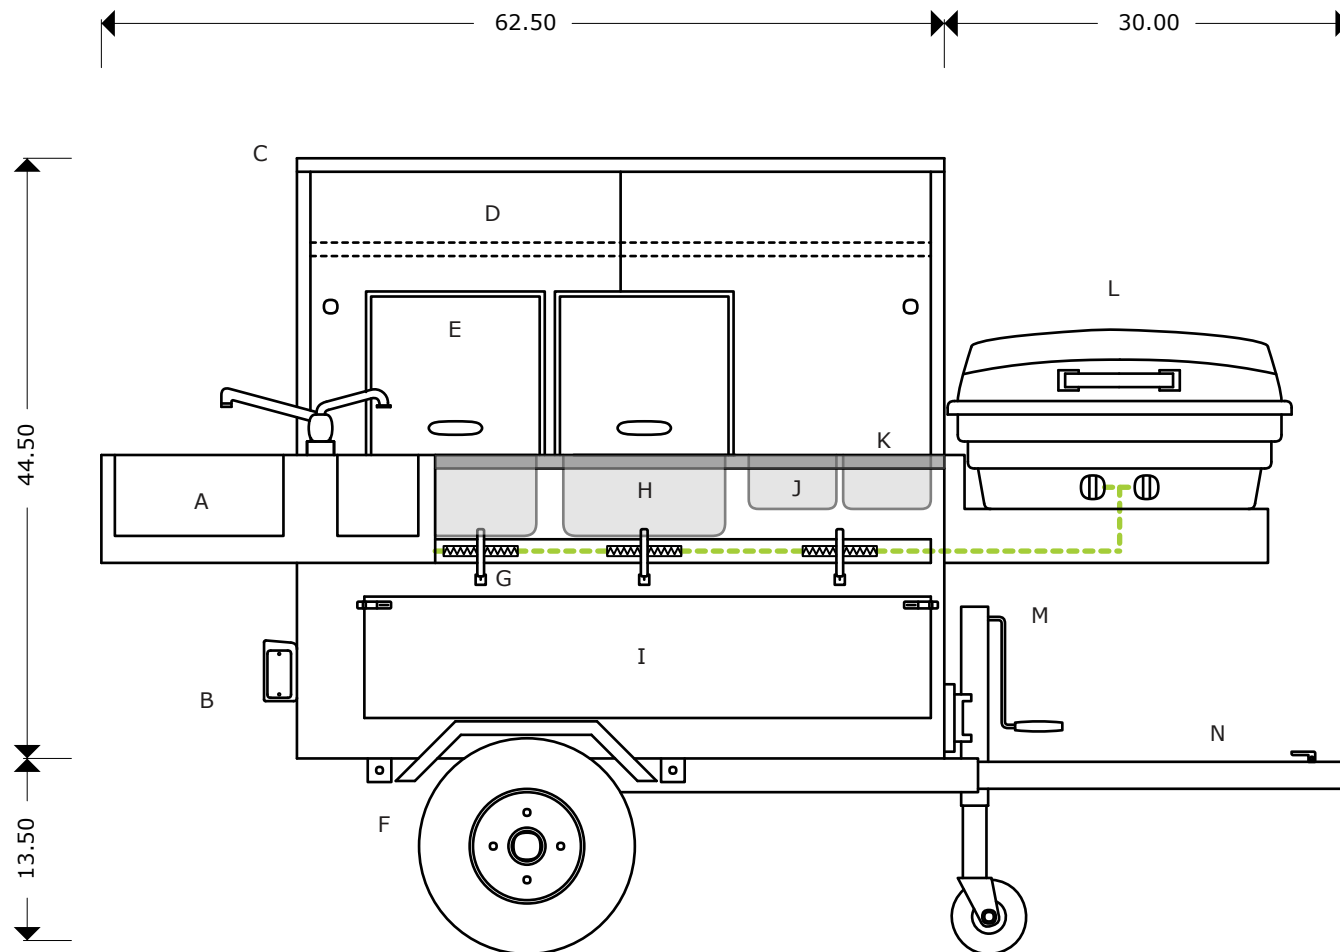

LIGHTNING BOLT GRILL

Hot Dog
Cart Company

Right Side View:

734-507-1212

- A-SINK
- B-TAIL LIGHT
- C-BI-LEVEL BREADBOX
- D-INTERIOR SHELF
- E-ROLL TOP COVER
- F-TIRE/FENDER
- G-BURNER/BURNER CONTROL
- H-STEAM PAN
- I-SIDE ACCESS DOOR
- J-STEAM PAN
- K-VENDOR PREP SHELF
- L-DOUBLE-RACK GRILL
- M-WHEEL LEVELING JACK
- N-TOW BAR w/BALL COUPLER

- Cold water line
- Hot water line
- Gas line
- Wastewater line