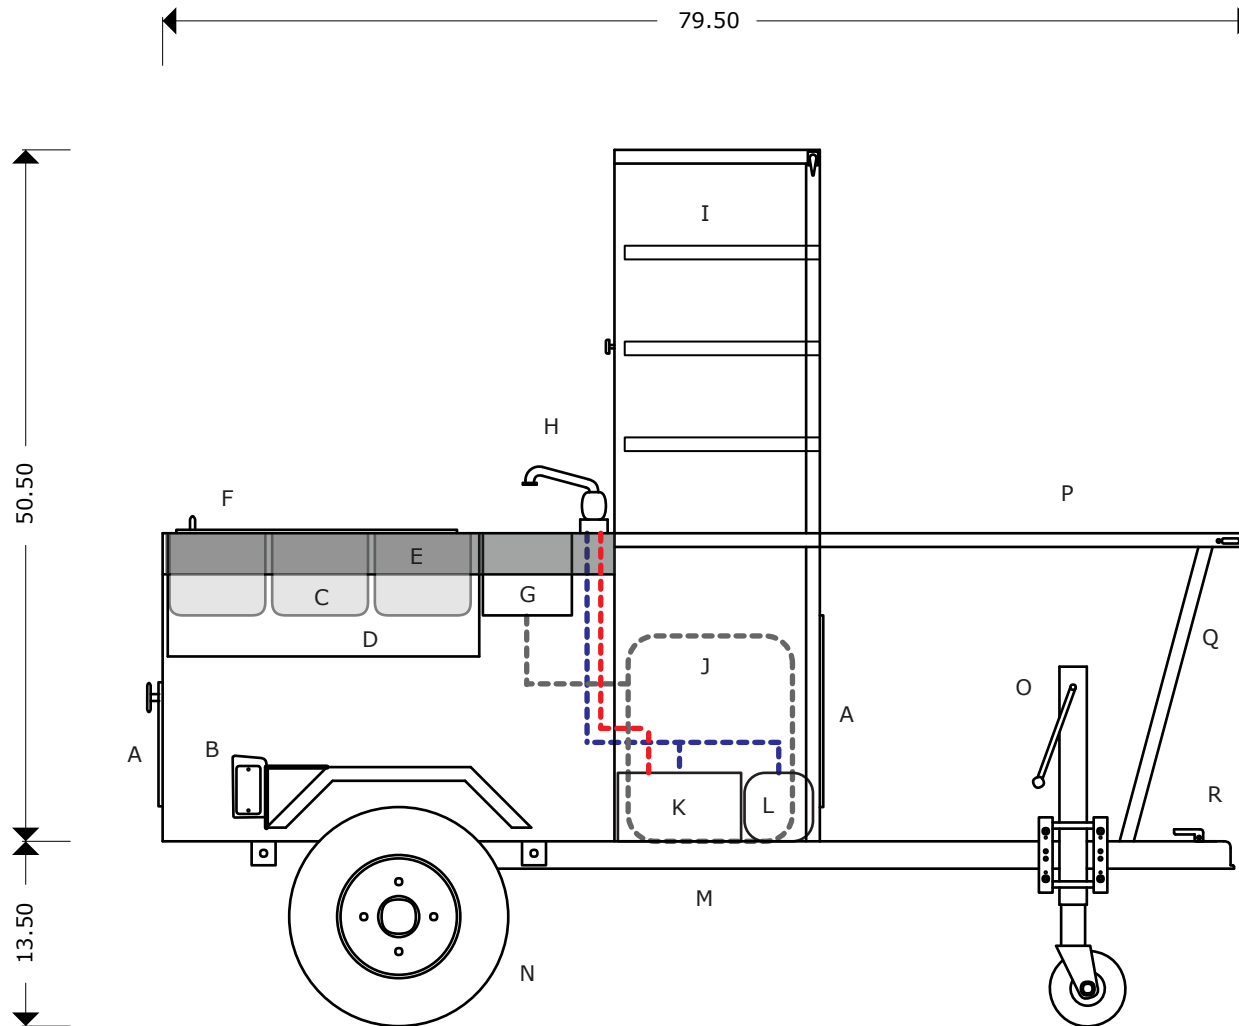

EDISON

Hot Dog
Cart Company

Right Side View:

734-507-1212

- A-SIDE ACCESS DOOR
- B-TAIL LIGHT
- C-STEAM PAN
- D-ELECTRIC STEAMER
- E-PREP SHELF
- F-BEVERAGE BIN LID
- G-SINK
- H-HOT+COLD WATER FAUCET
- I-DRY STORAGE SHELF
- J-7 GAL WASTE WATER TANK
- K-4 GAL WATER HEATER
- L-110V WATER PUMP
- M-TRAILER
- N-TIRE 4.8X8 STANDARD
- O-WHEEL LEVELING JACK
- P-RETRACTABLE TABLE
- Q-RETRACTABLE PIANO BAR
- R-TOW BAR w/BALL COUPLER

- Cold water line
- Hot water line
- Gas line
- Wastewater line