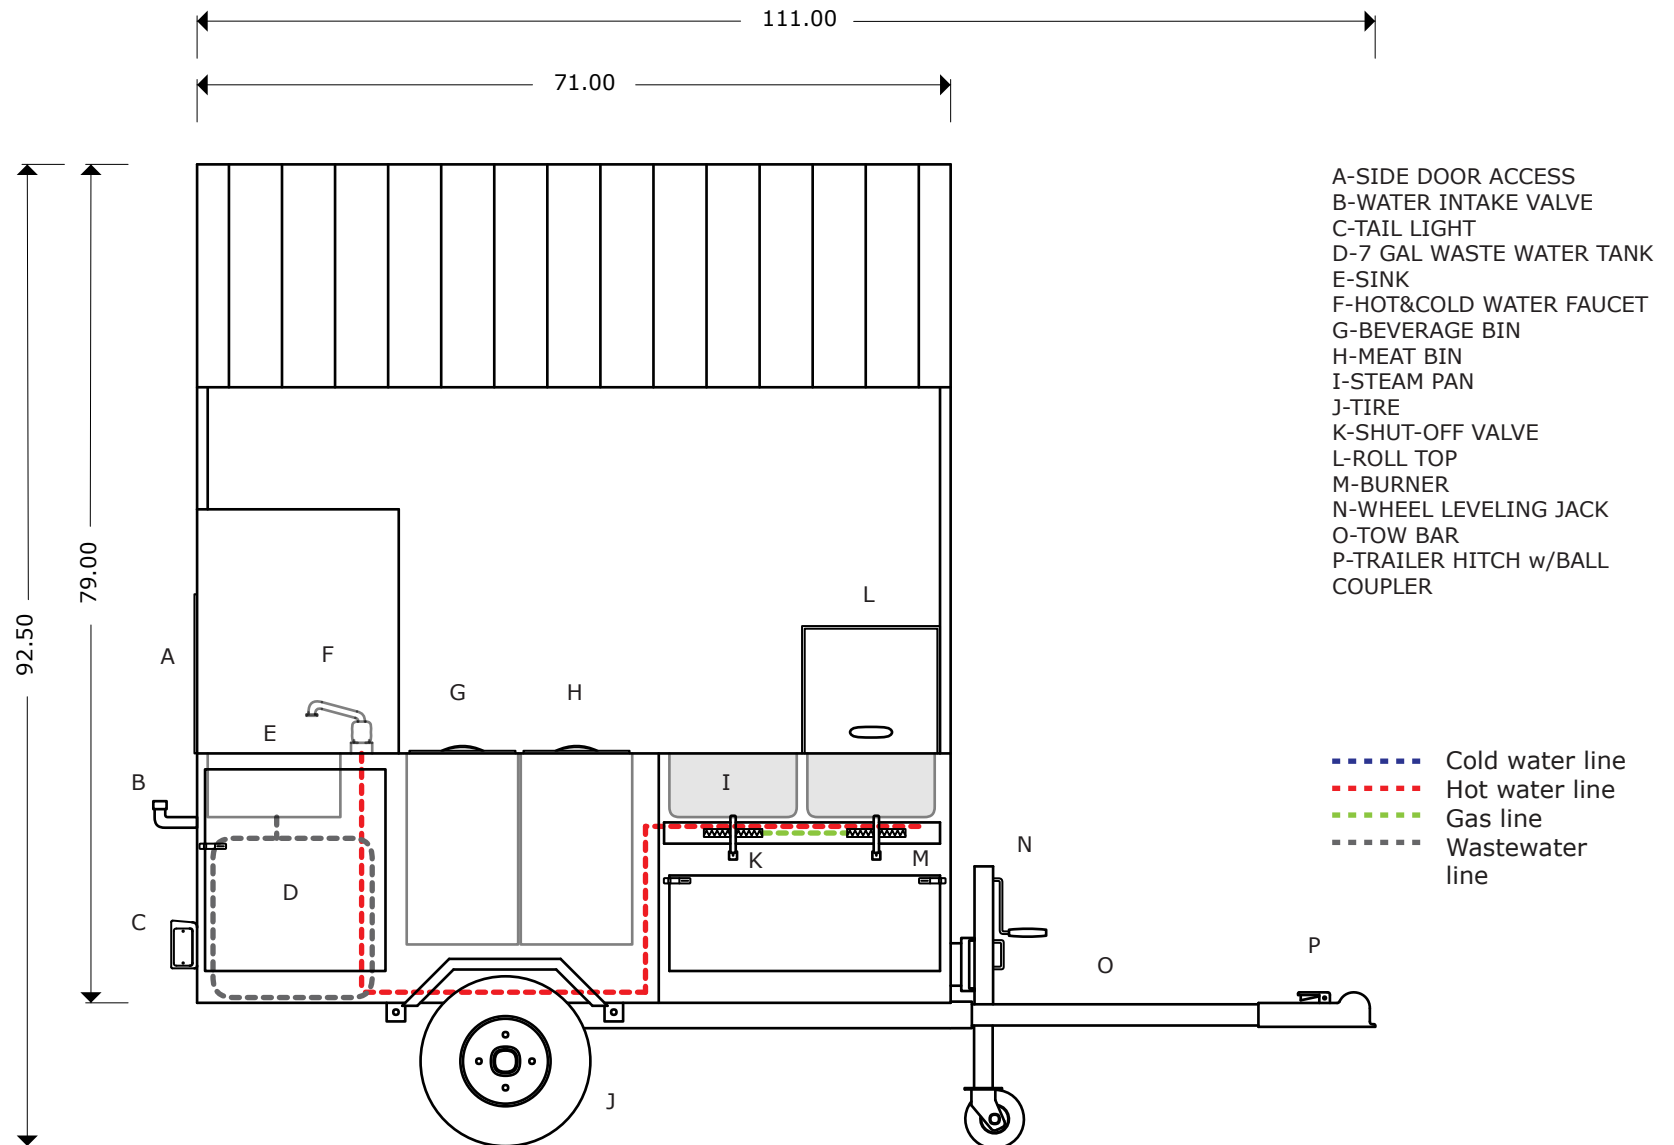

SHORT LIMO

Hot Dog
Cart Company

Right Side View:

734-507-1212

- A-SIDE DOOR ACCESS
- B-WATER INTAKE VALVE
- C-TAIL LIGHT
- D-7 GAL WASTE WATER TANK
- E-SINK
- F-HOT&COLD WATER FAUCET
- G-BEVERAGE BIN
- H-MEAT BIN
- I-STEAM PAN
- J-TIRE
- K-SHUT-OFF VALVE
- L-ROLL TOP
- M-BURNER
- N-WHEEL LEVELING JACK
- O-TOW BAR
- P-TRAILER HITCH w/BALL COUPLER

- Cold water line
- Hot water line
- Gas line
- Wastewater line