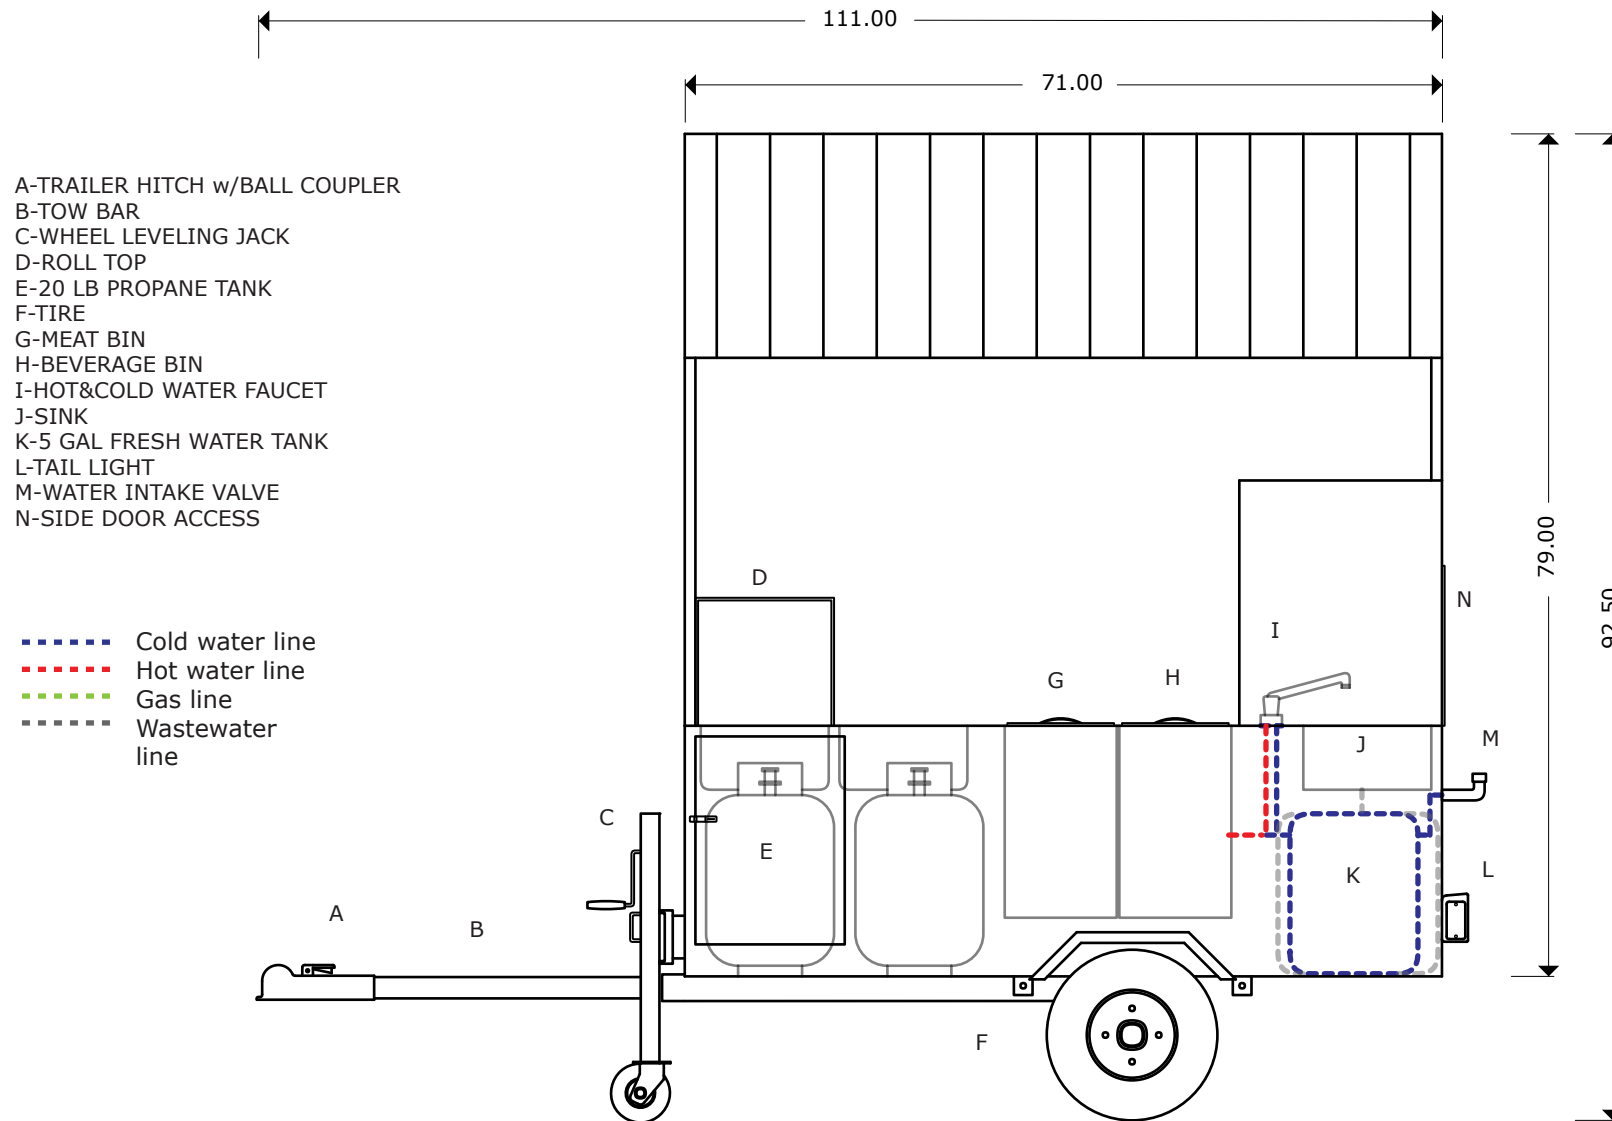

# SHORT LIMO

Hot Dog  
Cart Company

Left Side View:

734-507-1212

- A-TRAILER HITCH w/BALL COUPLER
- B-TOW BAR
- C-WHEEL LEVELING JACK
- D-ROLL TOP
- E-20 LB PROPANE TANK
- F-TIRE
- G-MEAT BIN
- H-BEVERAGE BIN
- I-HOT&COLD WATER FAUCET
- J-SINK
- K-5 GAL FRESH WATER TANK
- L-TAIL LIGHT
- M-WATER INTAKE VALVE
- N-SIDE DOOR ACCESS

- - - - - Cold water line
- - - - - Hot water line
- - - - - Gas line
- - - - - Wastewater line