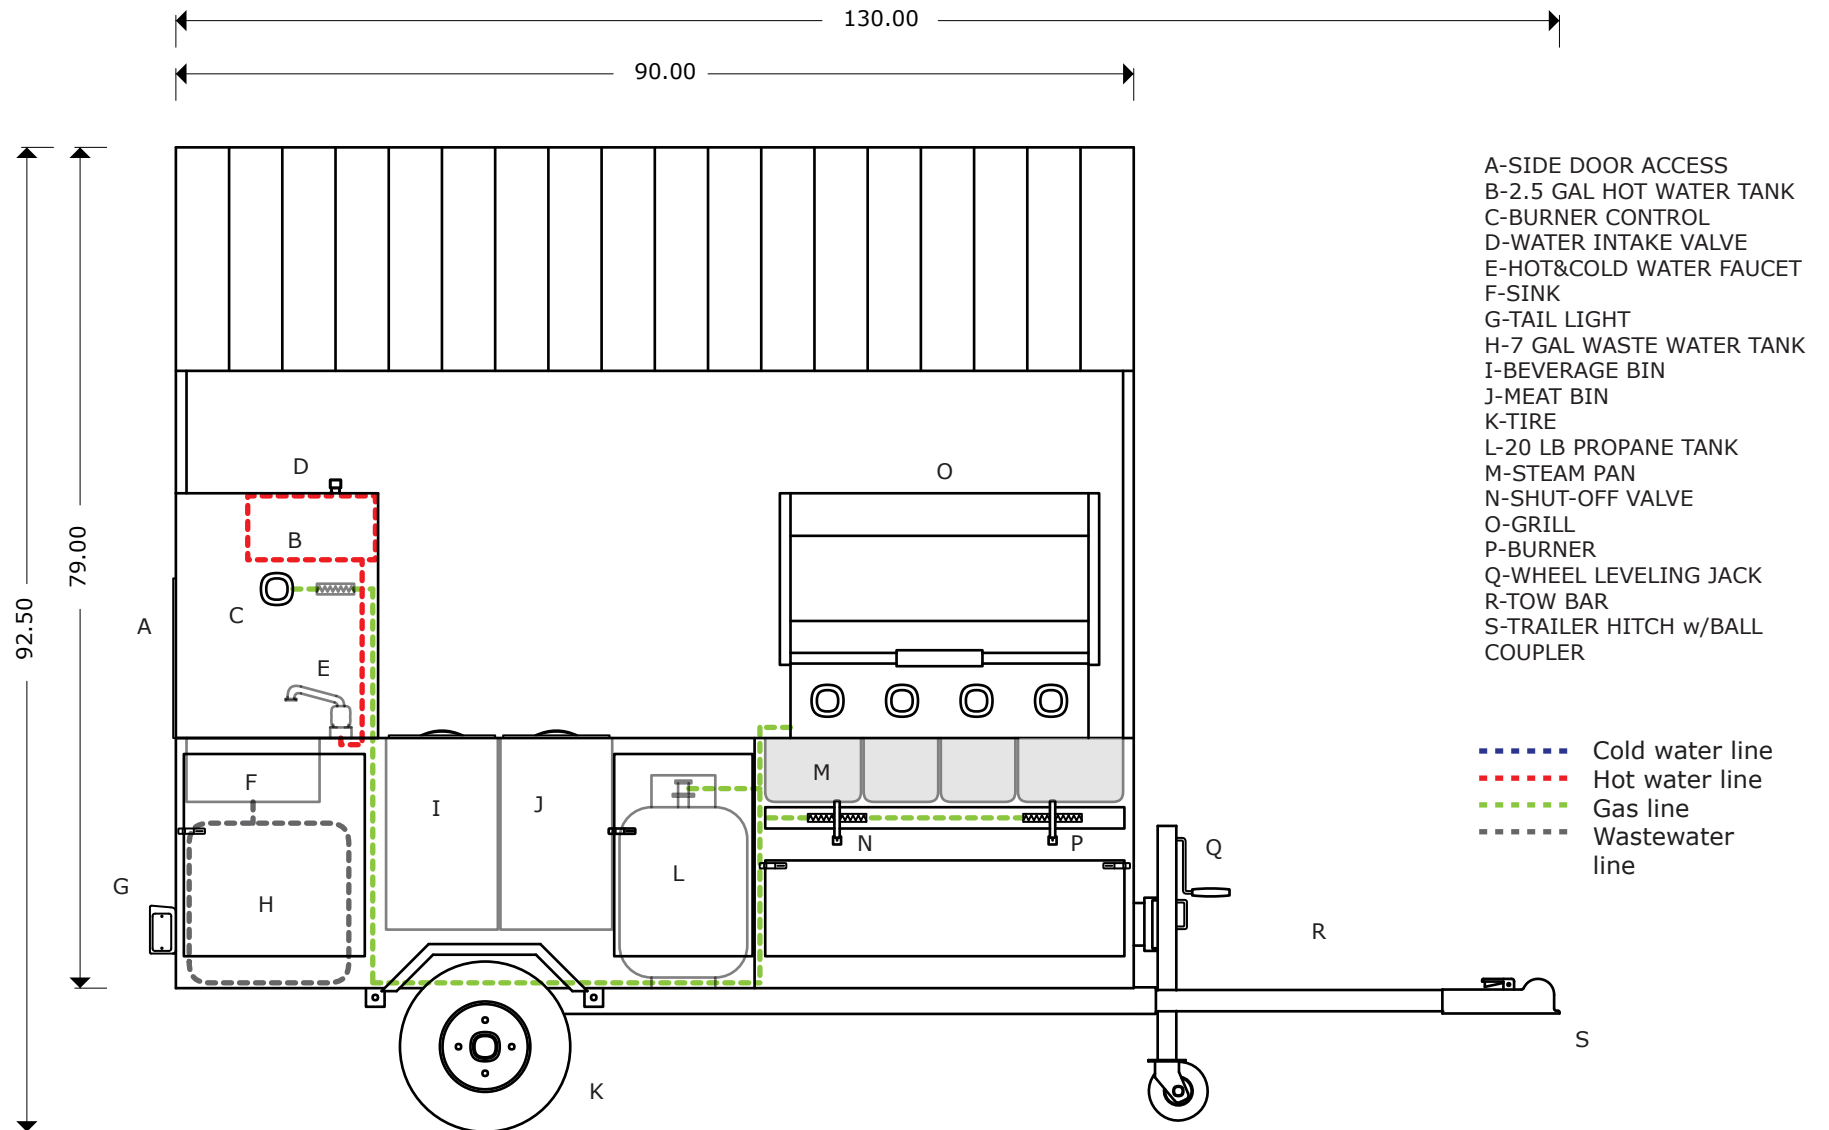

# Hot Dog Cart Company

Right Side View:

734-507-1212

- A-SIDE DOOR ACCESS
- B-2.5 GAL HOT WATER TANK
- C-BURNER CONTROL
- D-WATER INTAKE VALVE
- E-HOT&COLD WATER FAUCET
- F-SINK
- G-TAIL LIGHT
- H-7 GAL WASTE WATER TANK
- I-BEVERAGE BIN
- J-MEAT BIN
- K-TIRE
- L-20 LB PROPANE TANK
- M-STEAM PAN
- N-SHUT-OFF VALVE
- O-GRILL
- P-BURNER
- Q-WHEEL LEVELING JACK
- R-TOW BAR
- S-TRAILER HITCH w/BALL COUPLER

- Cold water line
- Hot water line
- Gas line
- Wastewater line